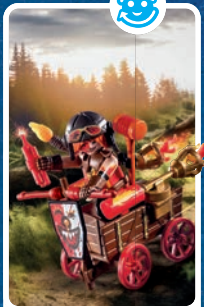

71486 Kahboom's Racing Cart