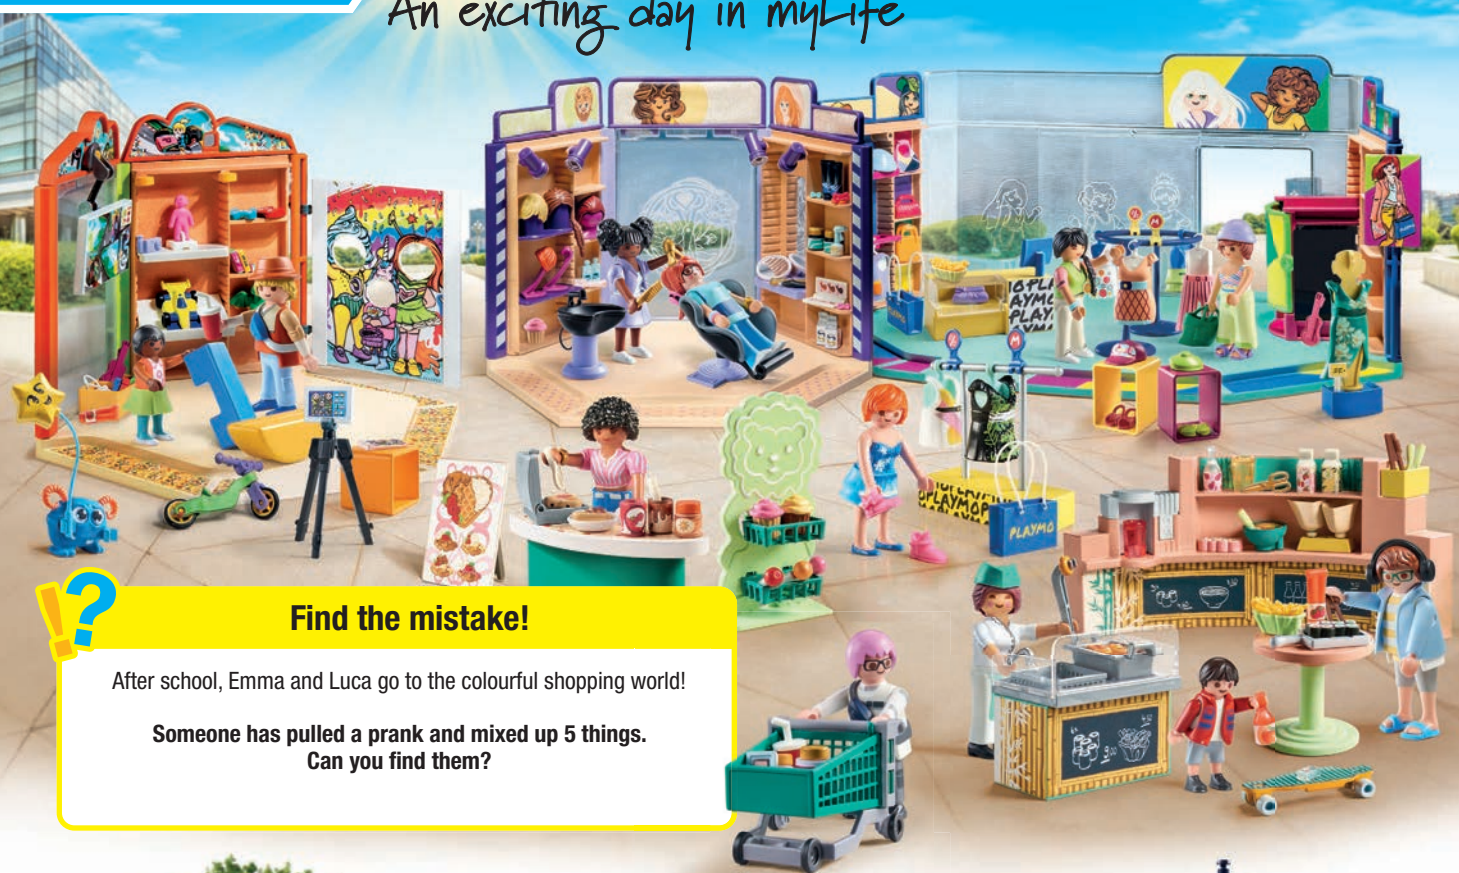

71328 Sports Hall

43 x 39 x 36 cm

71327 Large School

An exciting day in myLife

Find the mistake!

After school, Emma and Luca go to the colourful shopping world!

Someone has pulled a prank and mixed up 5 things. Can you find them?