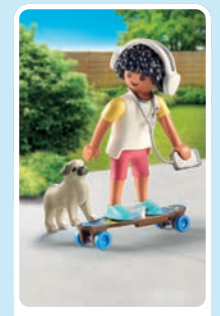

71612 Teen with Pet