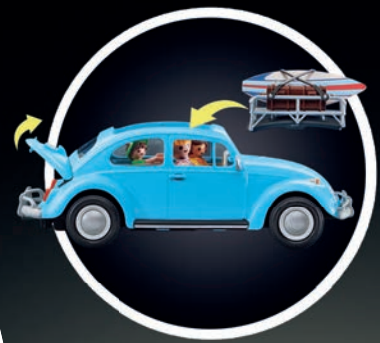

70640 Citroën 2CV

Trademarks, design patents and copyrights are used with the approval of the owner Volkswagen AG.