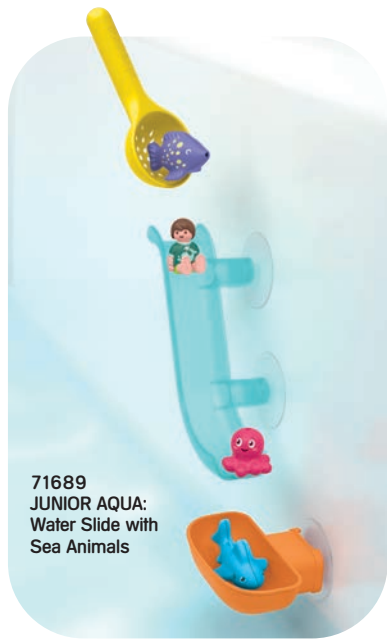

71706  
JUNIOR & Disney:  
Minnie Mouse's Beach Trip

71705  
JUNIOR & Disney:  
Winnie the Pooh &  
Piglet's Water Adventure

71704  
JUNIOR & Disney:  
Tigger's Rubber Boat Ride

# playmobil JUNIOR AQUA

71687 JUNIOR AQUA: Water Seesaw with Boat

71689 JUNIOR AQUA: Water Slide with Sea Animals

1-4 JAHRE YEARS ANS

71688 JUNIOR AQUA: Water Wheel with Baby Shark