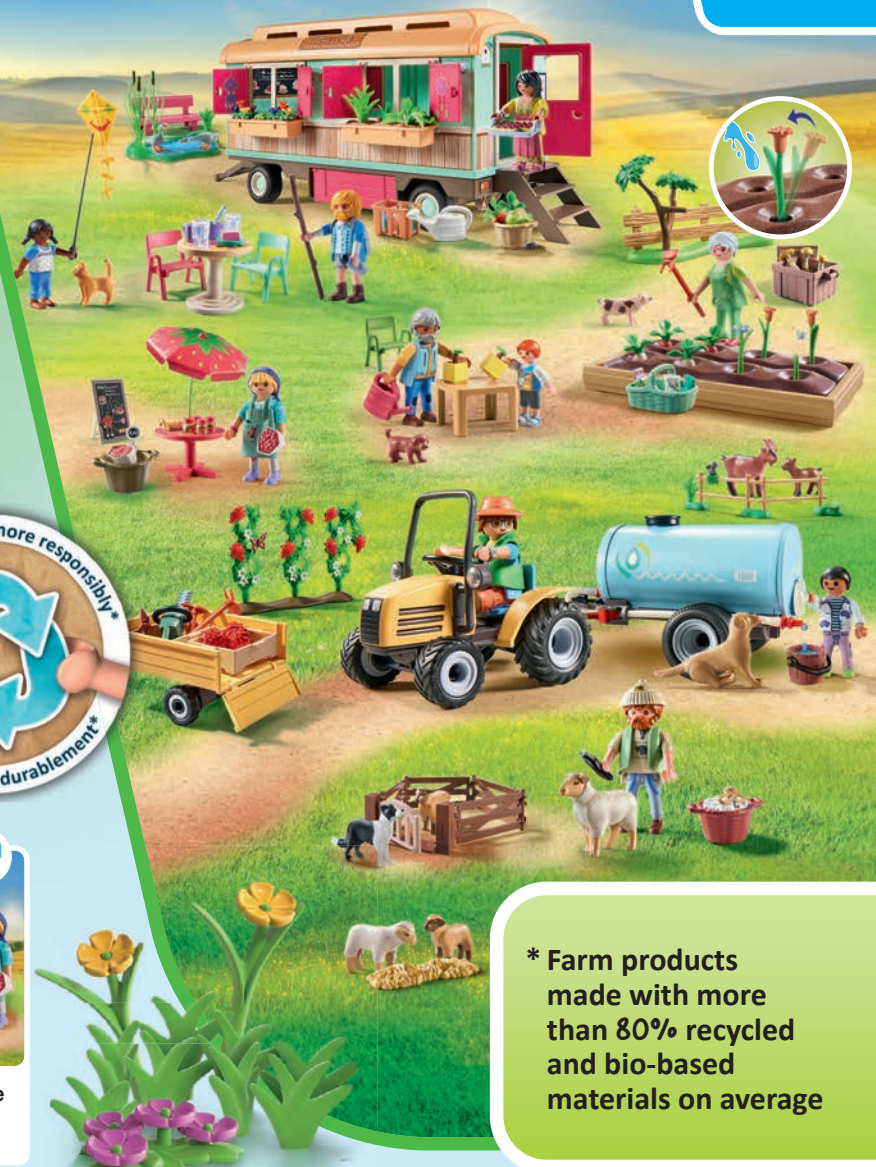

# Country

## EXPERIENCE THE DIVERSITY OF COUNTRY LIFE!

New adventures on the farm! Join the shepherd and his flock and explore the world of animals, nature and agriculture. The new farm playsets fit perfectly into your existing farm world.

71444 Young Shepherd with Flock of Sheep

71443 Vegetable Garden with Grandparents

71445 Homemade Strawberry Jam Stall

71441 Cosy Train Café with Vegetable Garden

71442 Tractor with Trailer and Water Tank

\* Farm products made with more than 80% recycled and bio-based materials on average

# A TURBULENT DAY ON THE FARM!

It's really busy on the organic farm today!  
It's not easy to keep track of everything, is it? How are you doing?  
**Here you can test whether your eagle eyes really don't miss anything!**