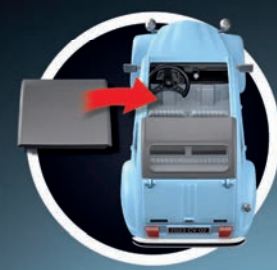

70640 Citroën 2CV

Trademarks, design patents and copyrights are used with the approval of the owner Volkswagen AG.