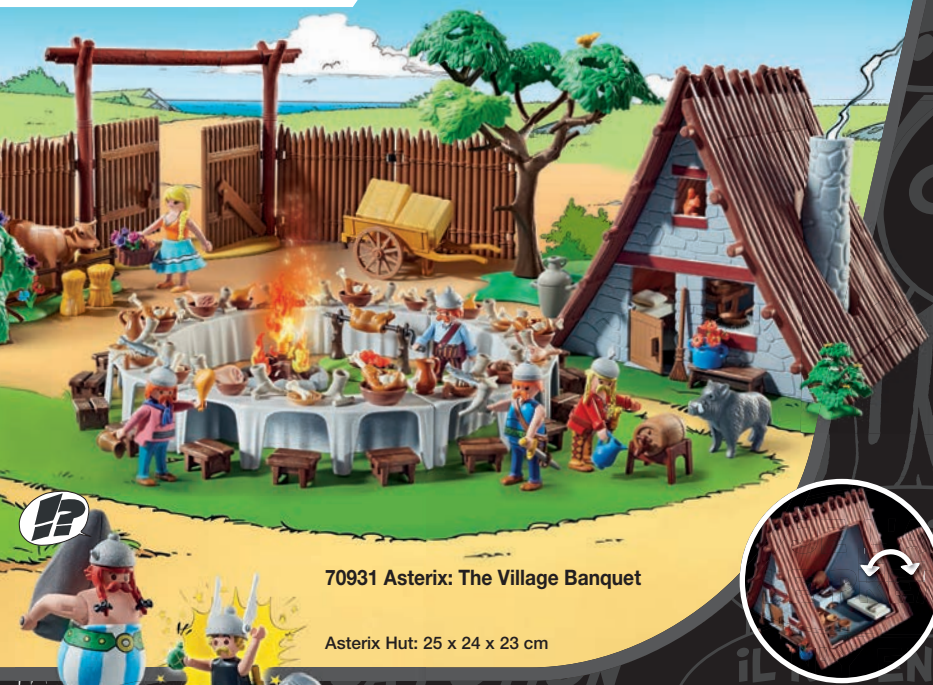

# Astérix 65

70931 Asterix: The Village Banquet

Asterix Hut: 25 x 24 x 23 cm

70934 Asterix: Roman Troop

71268 Asterix: Edifis and the Battle of the Palace